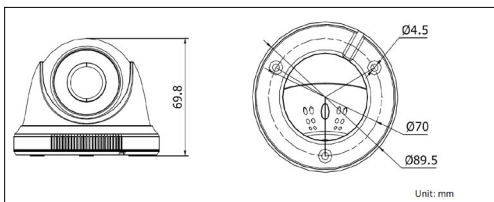

#### Dimensions

Unit: mm

#### Available models

DS-2CE56C2T-IR

DS-2CE56C2T-IR	
Camera	
Image Sensor	1 / 3" Progressive Scan CMOS
Effective Pixels	1280(H)*720(V)
Min. Illumination	0.01 Lux @(F1.2,AGC ON), 0 Lux with IR
Shutter Time	1 / 25(1 / 30) s to 1 / 50,000 s
Lens	3.6mm (2.8mm, 6mm optional)
	Angle of View: 76.88°(3.6mm), 99.73°(2.8mm), 50.1°(6mm)
Lens Mount	M12
Angle Adjustment	Pan: 0 - 360°, Tilt: 0 - 90°, Rotation: 0 - 360°
Day & Night	ICR
Synchronization	Internal synchronization
Video Frame Rate	25 fps (PAL) / 30 fps (NTSC)
HD Video Output	1 Analog HD output
S / N Ratio	More than 52dB
General	
Working Temperature / Humidity	-40 °C - 60 °C (-40 °F - 140 °F) Humidity 90% or less (non-condensing)
Power Supply	12 VDC
Power Consumption	Max. 3.5W
Weather Proof Ratings	IP66
IR Range	Up to 20m
Dimensions	φ89.5 × 69.8 mm (3.52" × 2.75")
Weight	260 g (0.57 lbs)