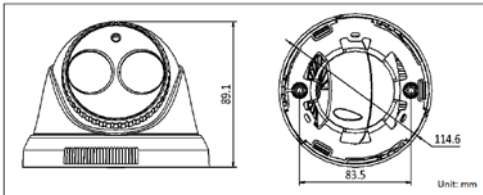

DS-2CE56C2T-IT1/IT3

HD720P Turbo HD EXIR Turret Camera

EXIR

Key features

- HD720P Video Output
- Adopt HDTVl Technology
- True Day/Night, Smart IR
- EXIR technology, 20/40m IR distance
- IP66 weatherproof

Dimensions

Accessories

Indoor / outdoor wall mount
DS-1272ZJ-110

Indoor wall mount
DS-1258ZJ

Available models

DS-2CE56C2T-IT1
DS-2CE56C2T-IT3

	DS-2CE56C2T-IT1	DS-2CE56C2T-IT3
Camera		
Image Sensor	1 / 3" Progressive Scan CMOS	
Effective Pixels	1280(H)*720(V)	
Min. Illumination	0.01 Lux @(F1.2,AGC ON), 0 Lux with IR	
Shutter speed	1/25(1/30) s to 1/50,000 s	
Lens	3.6mm (2.8mm, 6mm, 8mm optional)	3.6mm (2.8mm, 6mm, 8mm, 12mm, 16mm optional)
	Angle of View: 71.43°(3.6mm), 92.45°(2.8mm), 46.9°(6mm), 34.5°(8mm)	Angle of View: 76.88°(3.6mm), 99.73°(2.8mm), 50.1°(6mm), 36.8°(8mm), 24.33°(12mm), 18.4°(16mm)
Lens Mount	M12	
Angle Adjustment	Pan: 0 - 360°, Tilt: 0 - 90°, Rotation: 0 - 360°	
Day & Night	ICR	
Synchronization	Internal synchronization	
Video Frame Rate	PAL: 720p@50fps / NTSC: 720p@60fps	
HD Video Output	1 Analog HD output	
S / N Ratio	More than 52dB	
General		
Working Temperature / Humidity	-40 °C - 60 °C (-40 °F - 140 °F) Humidity 90% or less (non-condensing)	
Power Supply	12 VDC	
Power Consumption	Max. 3W	Max. 4.5W
Weather Proof Ratings	IP66	
IR Range	Up to 20m	Up to 40m
Communication	Up the coax(need UTC controller) Protocol: Pelco-C(Coaxitron)	
Dimensions	φ114.6 × 89.1mm(φ4.5" × 3.5")	
Weight	300 g (0.66 lb)	