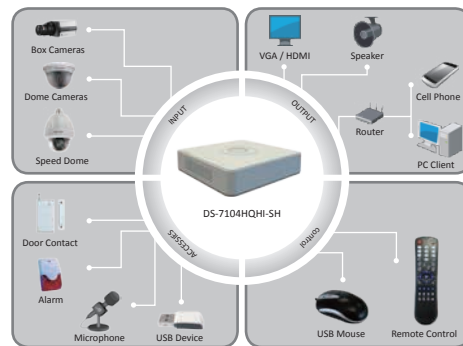

DS-7104HQHI-SH

Mini Turbo HD DVR

TURBO HD

Key features

- H.264 & Dual-stream video compression
- Support HD-TVI/analog camera triple hybrid
- Support both HD-TVI and analog cameras with adaptive access
- Full channel @ 1080P resolution real-time recording
- HDMI and VGA output at up to 1920x1080P resolution
- Long transmission distance over coax cable

Rear Panel of DS-7104HQHI-SH

1. VIDEO IN
2. HDMI Interface
3. VGA Interface
4. AUDIO OUT, RCA Connector
5. AUDIO IN, RCA Connector
6. LAN Network Interface
7. USB Ports
8. GND
9. 12VDC Power Input

Available models