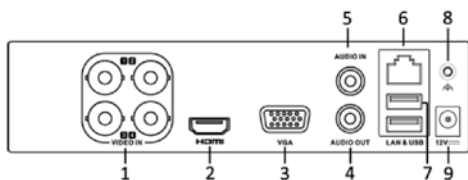

Rear Panel of DS-7104HQHI-SH

1. VIDEO IN
2. HDMI Interface
3. VGA Interface
4. AUDIO OUT, RCA Connector
5. AUDIO IN, RCA Connector
6. LAN Network Interface
7. USB Ports
8. GND
9. 12VDC Power Input

Available models

DS-7104HQHI-SH

DS-7104HQHI-SH	
Video/Audio input	
Video compression	H.264
Analog and HD-TVI video input	4-ch BNC interface (1.0Vp-p, 75 Ω)
Supported camera types	720P25, 720P30, 720P50, 720P60, 1080P25, 1080P30, CVBS
Audio compression	G.711u
Audio input / Two-way audio in	1-ch, RCA (2.0 Vp-p, 1 KΩ)
Video/Audio output	
HDMI / VGA output	1920 × 1080 / 60 Hz, 1280 × 1024 / 60 Hz, 1280 × 720 / 60 Hz, 1024 × 768 / 60 Hz
Encoding resolution	Main stream: 1080P(non-real-time) / 720P / VGA / WD1 / 4CIF / CIF Sub-stream: WD1(non-real-time) / 4CIF / CIF / QCIF / QVGA
Frame rate	Main stream: 1/16 fps ~ Real time frame rate Sub-stream: 1/16 fps ~ Real time frame rate
Video bitrate	32 Kbps-10 Mbps
Audio output	1-ch, RCA (Linear, 1KΩ)
Audio bitrate	64 Kbps
Dual-stream	Support
Stream type	Video, Video & Audio
Synchronous playback	4-ch
Playback resolution	1080P / 720P / VGA / WD1 / 4CIF / CIF / VGA / CIF
Network	
Remote connections	128
Network protocols	TCP/IP, PPPoE, DHCP, EZVIZ Cloud P2P, DNS, DDNS, NTP, SADP, SMTP, SNMP, NFS, iSCSI, UPnP™, HTTPS
Hard disk	
SATA	1 SATA interface
Capacity	Up to 4 TB capacity for each disk
External interface	
Network interface	1; 10M / 100M self-adaptive Ethernet interface
USB port	2 × USB2.0
General	
Power supply	12V DC
Consumption (without hard disks)	≤ 15W
Working temperature	-10 °C ~ +55 °C (14 °F ~ 131 °F)
Working humidity	10% ~ 90%
Dimensions(W × D × H)	200 × 200 × 45mm (7.9 × 7.9 × 1.8 inch)
Weight(without hard disks)	≤ 0.8 kg / 1.8lb